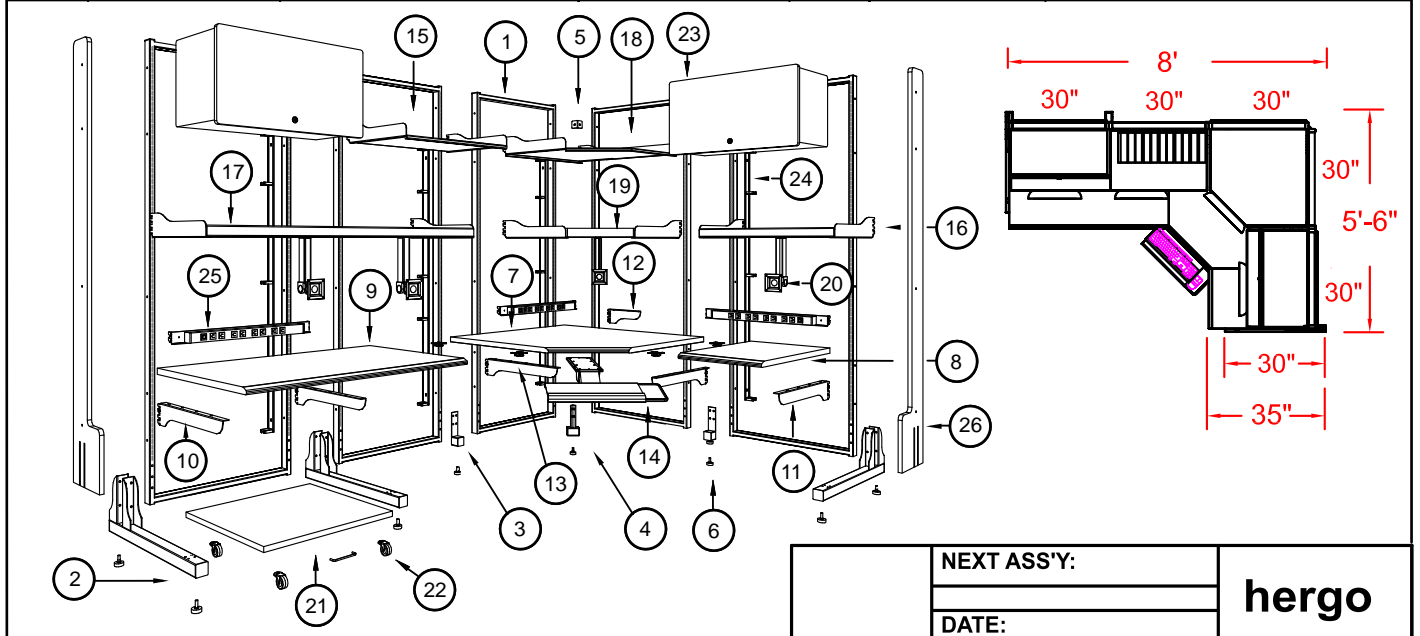

56-01 55TH AVENUE
 MASPETH, NY 11378
 888.222.7270
 www.hergo.com

Los Angeles
84"H x 90" x 60" Corner Workstation
95-LOSAN-GEO

Item #	Illustration	Part Number	Qty.
1		10-00084-300 Frame 84"H x 30"W	5
2		11-00010-000 Leg 2" x 2" x 30"	3
3		11-00018-000 Center Support Leg	2
4		11-00020-000 Corner Leg	1
5		11-00022-000 Corner Frame Bracket	1
6		28-00110-000 Glider	9
7		13-00210-000 Corner Desktop 42 x 42 x 30	1
8		13-00240-000 Corner Desktop Leaf 18"	1
9		13-00030-480 Desktop 48" x 30"	1
10		13-00810-000 Desktop Bracket Left	2
11		13-00812-000 Desktop Bracket Right	3
12		13-00820-000 Desktop Bracket Center	1
13		13-00825-000 Desktop Joint Leveler	4

Item #	Illustration	Part Number	Qty.
14		25-00110-000 Keyboard Tray	1
15		14-00030-000 30"W Mounting Shelf	1
16		14-00230-000 30" Monitor Track Shelf	1
17		14-00260-000 60" Monitor Track Shelf	1
18		14-00410-300 30" Corner Shelf	1
19		14-00420-300 30" Corner Track Shelf	1
20		14-00300-003 LCD Suspension Arm	4
21		14-00500-300 Floor Shelf 30"W x 25"D	1
22		14-00500-950 Pull-out Shelf Kit	1
23		16-00030-000 Storage Compartment	2
24		38-00060-000 Vertical Cable Raceway	5
25		46-00054-630 8 Port Power Strip, 15' Cord	3
26		18-00084-100 Upright Side Panel 84"H, 6.5"W Top 12"W Bottom	2