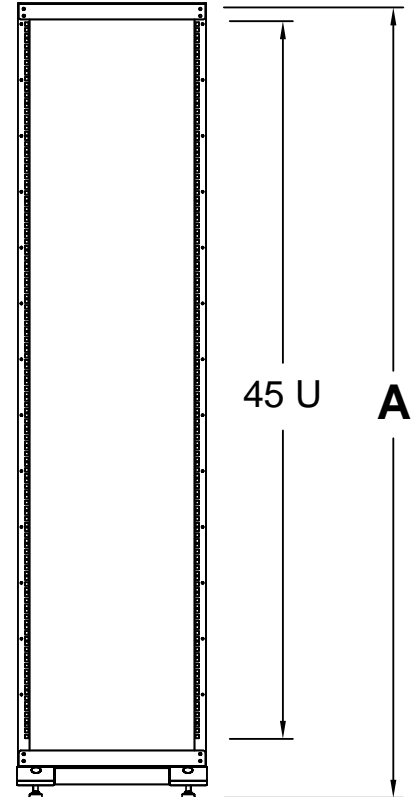

56-01 55TH AVENUE
 MASPETH, NY 11378
 888.222.7270
 www.hergo.com

Super Relay Rack PN 95-00126-042

Plan View

Front elevation

A = Height

Plain Height = 84"

With Gliders = 85"

With Casters = 86-1/2"

UNLESS OTHERWISE SPECIFIED
 DIMENSIONS ARE IN INCHES
 TOLERANCES
 2 PL DECIMALS ± .01
 3 PL DECIMALS ± .005

NEXT ASS'Y:

Super Rely Rack 95-00126-042

Date: 12/23/02