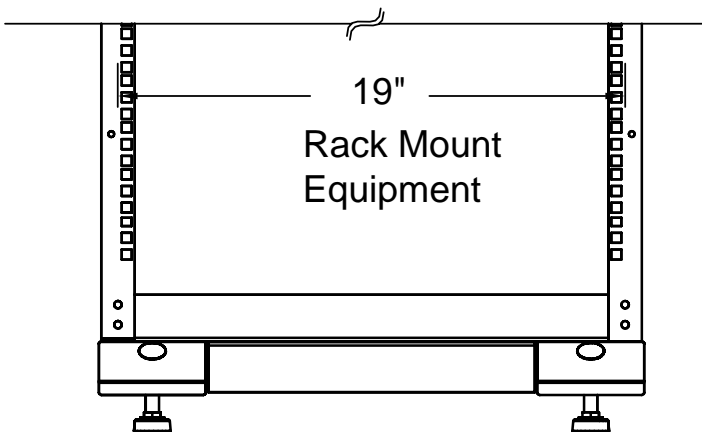

56-01 55TH AVENUE
 MASPETH, NY 11378
 888.222.7270
 www.hergo.com

Super Relay Rack PN 95-00126-042

Plan View

Front elevation

A = Height

Plain Height = 84"

With Gliders = 85"

With Casters = 86-1/2"

UNLESS OTHERWISE SPECIFIED
 DIMENSIONS ARE IN INCHES
 TOLERANCES
 2 PL DECIMALS ± .01
 3 PL DECIMALS ± .005

NEXT ASS'Y:

Super Rely Rack 95-00126-042

Date: 12/23/02