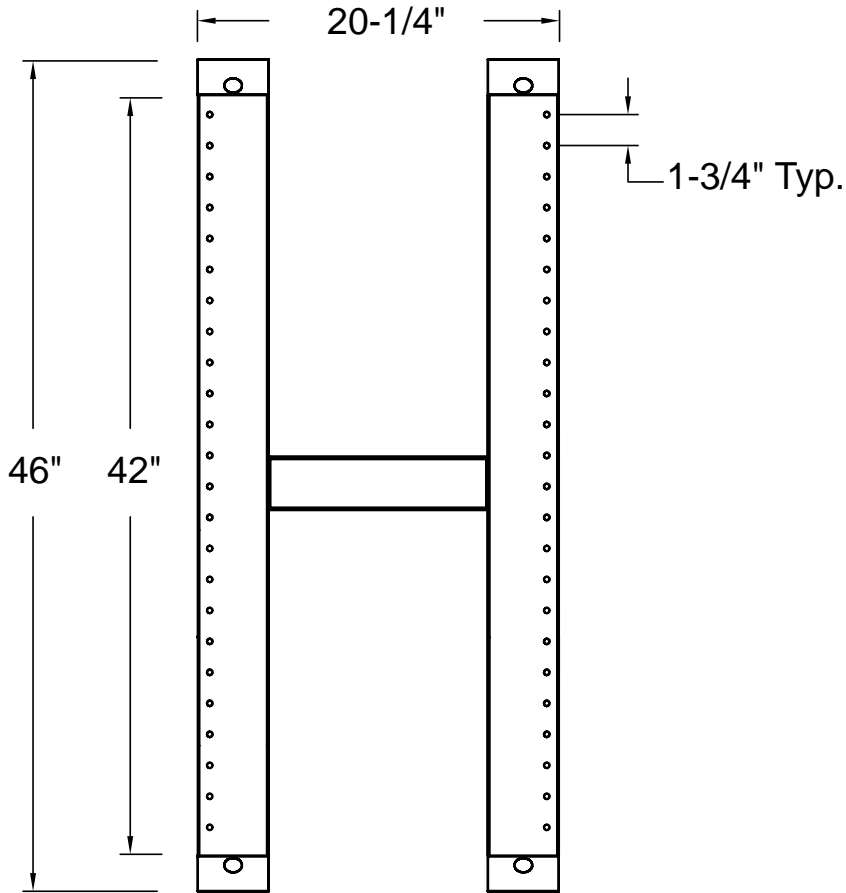

56-01 55TH AVENUE
 MASPETH, NY 11378
 888.222.7270
 www.hergo.com

Super Relay Rack PN 95-00126-042

Plan View

Front elevation

A = Height

Plain Height = 84"

With Gliders = 85"

With Casters = 86-1/2"

UNLESS OTHERWISE SPECIFIED
 DIMENSIONS ARE IN INCHES
 TOLERANCES
 2 PL DECIMALS ± .01
 3 PL DECIMALS ± .005

NEXT ASS'Y:

Super Rely Rack 95-00126-042

Date: 12/23/02