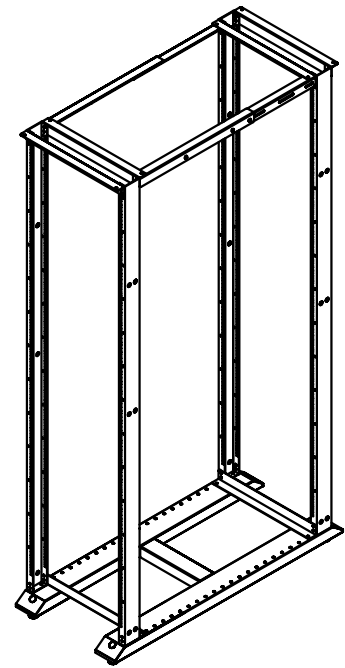

56-01 55TH AVENUE
 MASPETH, NY 11378
 888.222.7270
 www.hergo.com

Super Relay Rack PN 95-00126-042

Plan View

Front elevation

A = Height

Plain Height = 84"

With Gliders = 85"

With Casters = 86-1/2"

UNLESS OTHERWISE SPECIFIED
 DIMENSIONS ARE IN INCHES
 TOLERANCES
 2 PL DECIMALS ± .01
 3 PL DECIMALS ± .005

NEXT ASS'Y:

Super Rely Rack 95-00126-042

Date: 12/23/02