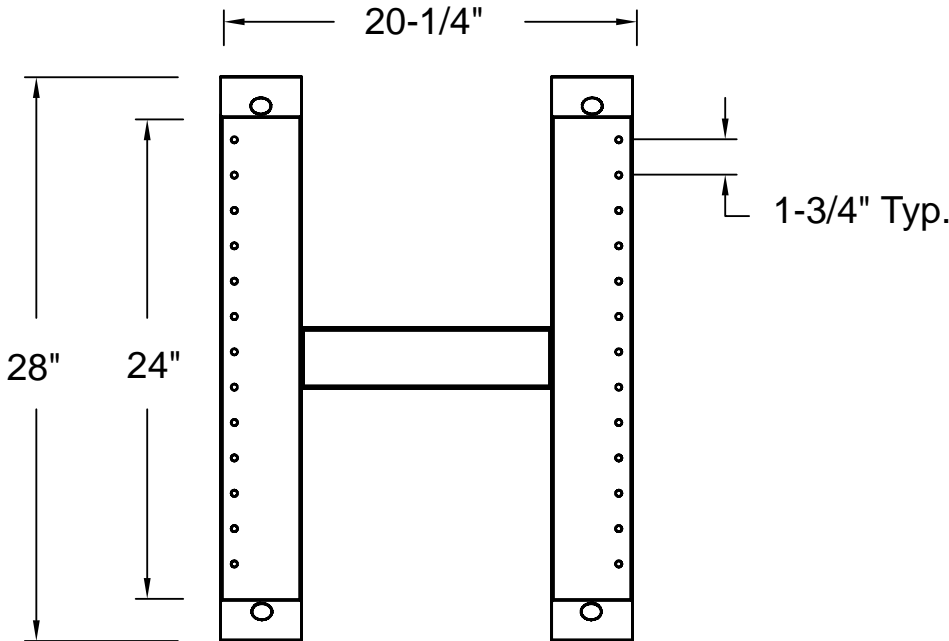

56-01 55TH AVENUE
 MASPETH, NY 11378
 888.222.7270
 www.hergo.com

Super Relay Rack PN 95-00125-024

Plan View

Front elevation

A = Height

Plain Height = 84"

With Gliders = 85"

With Casters = 86-1/2"

UNLESS OTHERWISE SPECIFIED
 DIMENSIONS ARE IN INCHES
 TOLERANCES
 2 PL DECIMALS ± .01
 3 PL DECIMALS ± .005

NEXT ASS'Y:

Super Rely Rack 95-00125-024

Date: 12/23/02