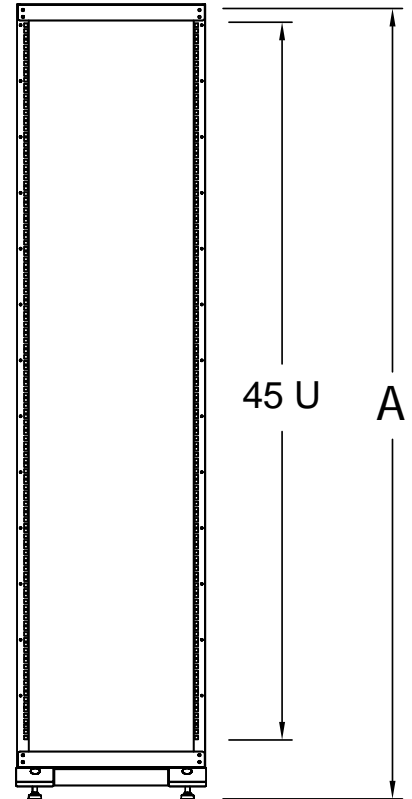

56-01 55TH AVENUE
 MASPETH, NY 11378
 888.222.7270
 www.hergo.com

Super Relay Rack PN 95-00125-024

Plan View

Front elevation

A = Height

Plain Height = 84"

With Gliders = 85"

With Casters = 86-1/2"

UNLESS OTHERWISE SPECIFIED
 DIMENSIONS ARE IN INCHES
 TOLERANCES
 2 PL DECIMALS ± .01
 3 PL DECIMALS ± .005

NEXT ASS'Y:

Super Rely Rack 95-00125-024

Date: 12/23/02