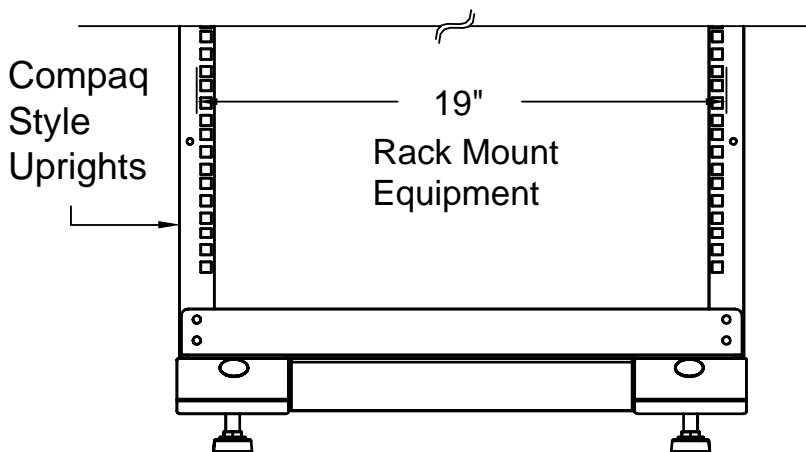

56-01 55TH AVENUE
 MASPETH, NY 11378
 888.222.7270
 www.hergo.com

Super Relay Rack PN 95-00125-024

Plan View

Front elevation

A = Height

Plain Height = 84"

With Gliders = 85"

With Casters = 86-1/2"

UNLESS OTHERWISE SPECIFIED
 DIMENSIONS ARE IN INCHES
 TOLERANCES
 2 PL DECIMALS ± .01
 3 PL DECIMALS ± .005

NEXT ASS'Y:

Super Rely Rack 95-00125-024

Date: 12/23/02