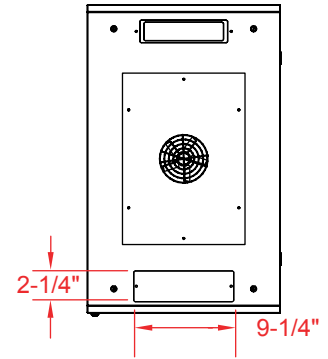

# 95-Z4238-000 ENCLOSURE

Overall Enclosure Height  
 with different options

Plain Height	77.5"
With Gliders	78.5"
With Industrial Casters	80.5"
With 4" Institutional Casters	82.5"

Includes 20 Screws & Cage-Nuts  
 for mounting equipment

37.8125"

23.625"

Side Elevation

80.5"

Front Elevation

42U  
 Interior  
 Mounting  
 Space

23.625"

Plan View

2-1/4"

9-1/4"

UNLESS OTHERWISE SPECIFIED  
 DIMENSIONS ARE IN INCHES  
 TOLERANCES  
 2 PL DECIMALS ± .01  
 3 PL DECIMALS ± .005

NEXT ASS'Y:

95-Z4238-000

DATE: 03/27/08

HERGO