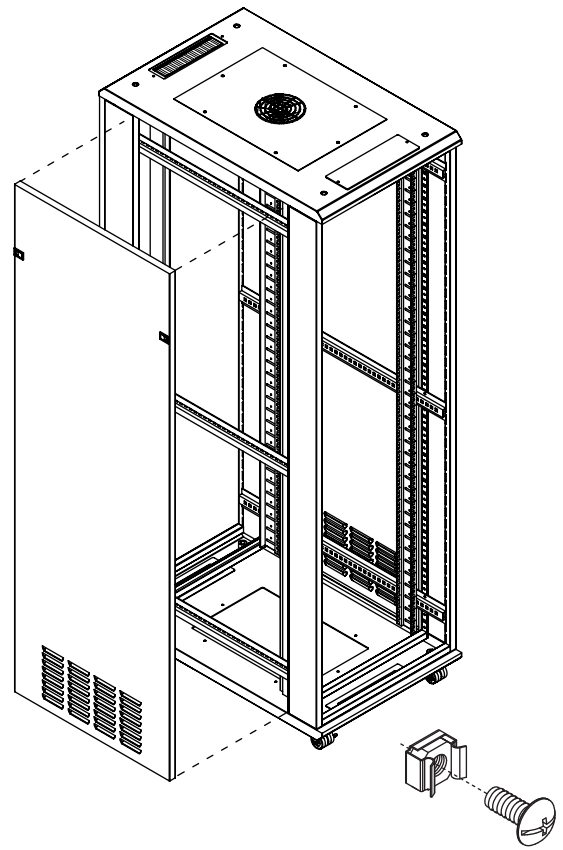

# 95-Z4238-000 ENCLOSURE

Overall Enclosure Height  
 with different options

Plain Height	77.5"
With Gliders	78.5"
With Industrial Casters	80.5"
With 4" Institutional Casters	82.5"

Includes 20 Screws & Cage-Nuts  
 for mounting equipment

37.8125"

23.625"

Side Elevation

80.5"

Front Elevation

42U  
 Interior  
 Mounting  
 Space

23.625"

Plan View

2-1/4"

9-1/4"

UNLESS OTHERWISE SPECIFIED  
 DIMENSIONS ARE IN INCHES  
 TOLERANCES  
 2 PL DECIMALS ± .01  
 3 PL DECIMALS ± .005

NEXT ASS'Y:

95-Z4238-000

DATE: 03/27/08

HERGO