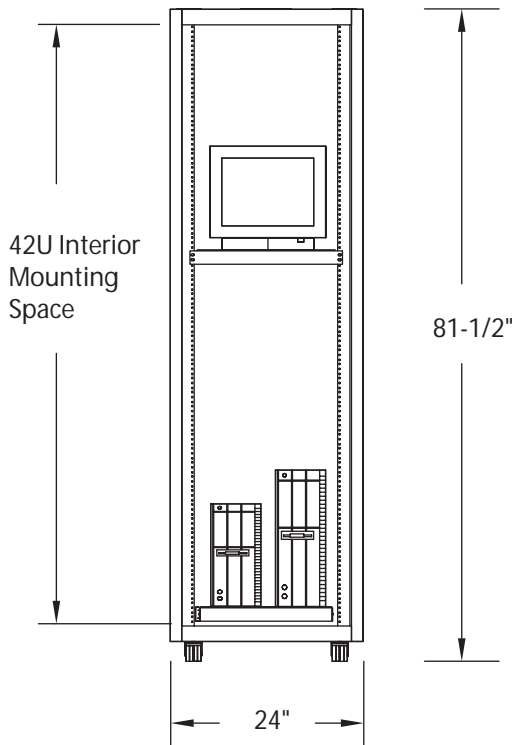

56-01 55TH AVENUE
 MASPETH, NY 11378
 888.222.7270
 www.hergo.com

SATURN ENCLOSURE

Overall Enclosure Height
 with different options

Plain Height	78.75"
With Gliders	79.50"
With Industrial Casters	81.50"
With 4" Institutional Casters	83.75"

Includes 10 Screws & Cage-Nuts
 for mounting equipment

Front Elevation

Side Elevation

Plan View

UNLESS OTHERWISE SPECIFIED
 DIMENSIONS ARE IN INCHES
 TOLERANCES
 2 PL DECIMALS ± .01
 3 PL DECIMALS ± .005

NEXT ASS'Y: