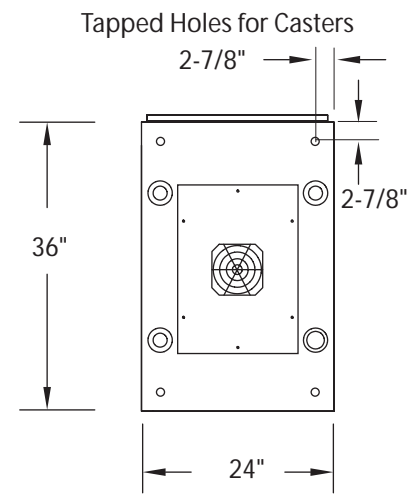

56-01 55TH AVENUE
 MASPETH, NY 11378
 888.222.7270
 www.hergo.com

SATURN ENCLOSURE

Overall Enclosure Height
 with different options

Plain Height	78.75"
With Gliders	79.50"
With Industrial Casters	81.50"
With 4" Institutional Casters	83.75"

Includes 10 Screws & Cage-Nuts
 for mounting equipment

Front Elevation

Side Elevation

Plan View

UNLESS OTHERWISE SPECIFIED
 DIMENSIONS ARE IN INCHES
 TOLERANCES
 2 PL DECIMALS ± .01
 3 PL DECIMALS ± .005

NEXT ASS'Y: