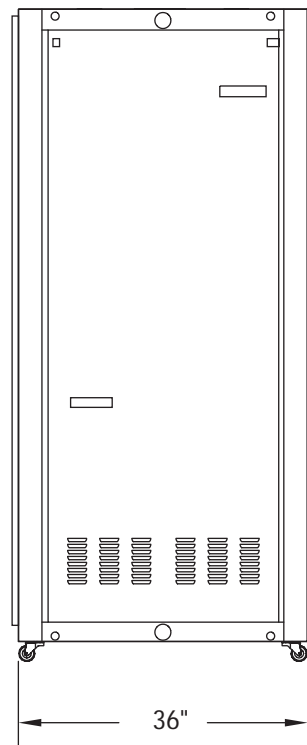

56-01 55TH AVENUE
 MASPETH, NY 11378
 888.222.7270
 www.hergo.com

SATURN ENCLOSURE

Overall Enclosure Height
 with different options

Plain Height	78.75"
With Gliders	79.50"
With Industrial Casters	81.50"
With 4" Institutional Casters	83.75"

Includes 10 Screws & Cage-Nuts
 for mounting equipment

Front Elevation

Side Elevation

Plan View

UNLESS OTHERWISE SPECIFIED
 DIMENSIONS ARE IN INCHES
 TOLERANCES
 2 PL DECIMALS ± .01
 3 PL DECIMALS ± .005

NEXT ASS'Y: