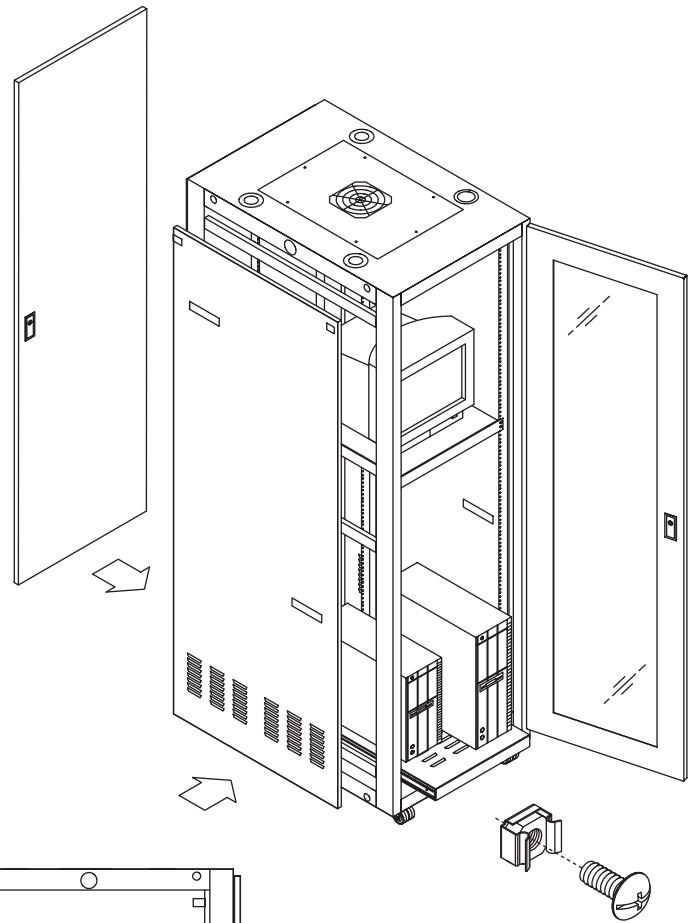

56-01 55TH AVENUE
 MASPETH, NY 11378
 888.222.7270
 www.hergo.com

SATURN ENCLOSURE

Overall Enclosure Height
 with different options

Plain Height	78.75"
With Gliders	79.50"
With Industrial Casters	81.50"
With 4" Institutional Casters	83.75"

Includes 10 Screws & Cage-Nuts
 for mounting equipment

Front Elevation

Side Elevation

Plan View

UNLESS OTHERWISE SPECIFIED
 DIMENSIONS ARE IN INCHES
 TOLERANCES
 2 PL DECIMALS ± .01
 3 PL DECIMALS ± .005

NEXT ASS'Y: