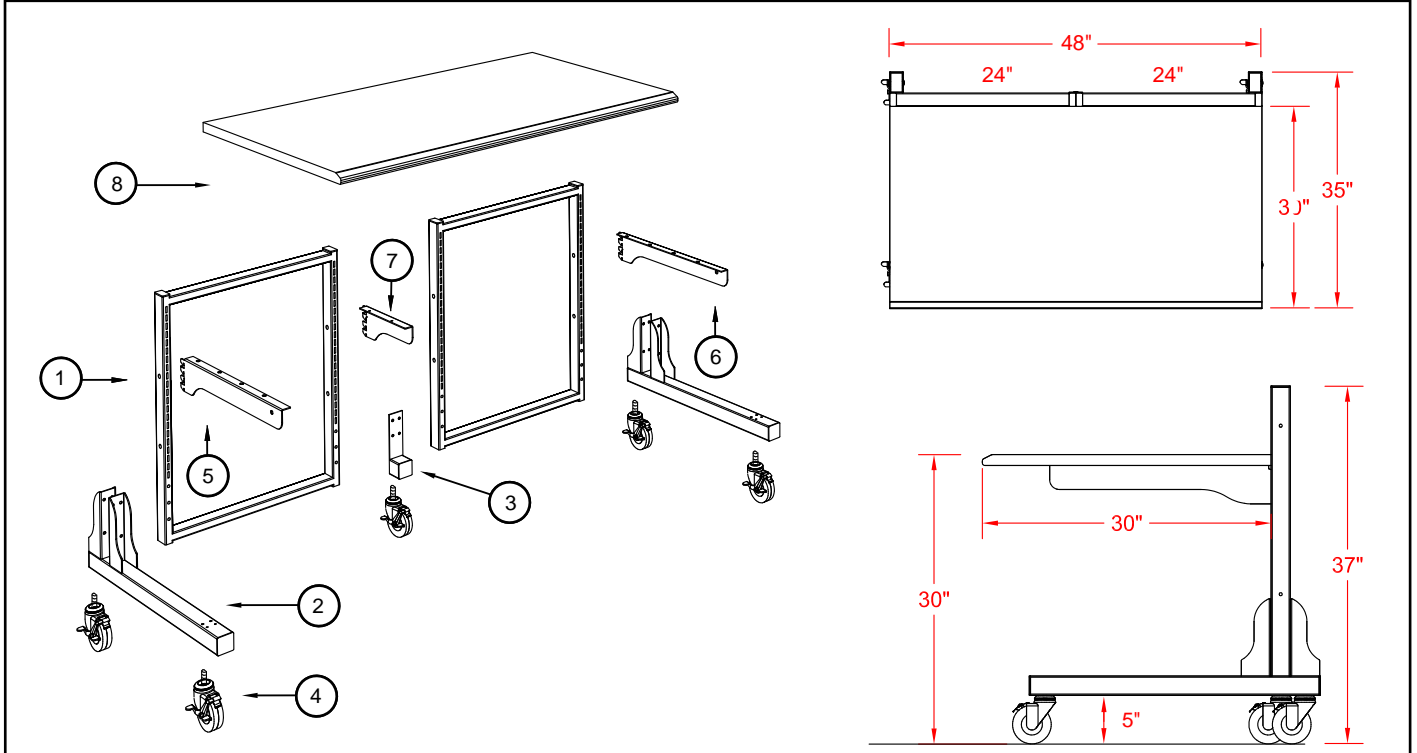

Item #	Illustration	Part Number	Qty.	Item #	Illustration	Part Number	Qty.
1		10-00030-240 Frame 30"H x 24"W	2	5		13-00810-000 Desktop Bracket Left	1
2		11-00010-000 Leg 2" x 2" x 30"	2	6		13-00812-000 Desktop Bracket Right	1
3		11-00018-000 Center Support Leg	1	7		13-00820-000 Desktop Bracket Center	1
4		28-00016-000 Caster 4"H Lockable	5	8		13-00030-480 Desktop 48"W x 30"D	1

Standard Leg Assembly
 (2-3/4" Hex HD Bolts)

Center Leg Assembly
 (2-3/4" Hex HD Bolts)

Desktop Brackets
 (3/4" Wood Screws)