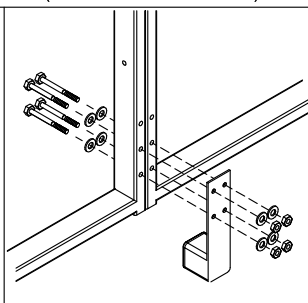

Item #	Illustration	Part Number	Qty.	Item #	Illustration	Part Number	Qty.
1		10-00030-240 Frame 30"H x 24"W	2	5		13-00810-000 Desktop Bracket Left	1
2		11-00010-000 Leg 2" x 2" x 30"	2	6		13-00812-000 Desktop Bracket Right	1
3		11-00018-000 Center Support Leg	1	7		13-00820-000 Desktop Bracket Center	1
4		28-00016-000 Caster 4"H Lockable	5	8		13-00030-480 Desktop 48"W x 30"D	1

Standard Leg Assembly
 (2-3/4" Hex HD Bolts)

Center Leg Assembly
 (2-3/4" Hex HD Bolts)

Desktop Brackets
 (3/4" Wood Screws)