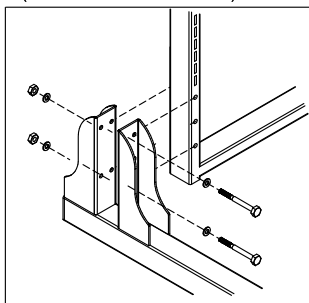

Item #	Illustration	Part Number	Qty.	Item #	Illustration	Part Number	Qty.
1		10-00030-240 Frame 30"H x 24"W	2	5		13-00810-000 Desktop Bracket Left	1
2		11-00010-000 Leg 2" x 2" x 30"	2	6		13-00812-000 Desktop Bracket Right	1
3		11-00018-000 Center Support Leg	1	7		13-00820-000 Desktop Bracket Center	1
4		28-00016-000 Caster 4"H Lockable	5	8		13-00030-480 Desktop 48"W x 30"D	1

Standard Leg Assembly
 (2-3/4" Hex HD Bolts)

Center Leg Assembly
 (2-3/4" Hex HD Bolts)

Desktop Brackets
 (3/4" Wood Screws)