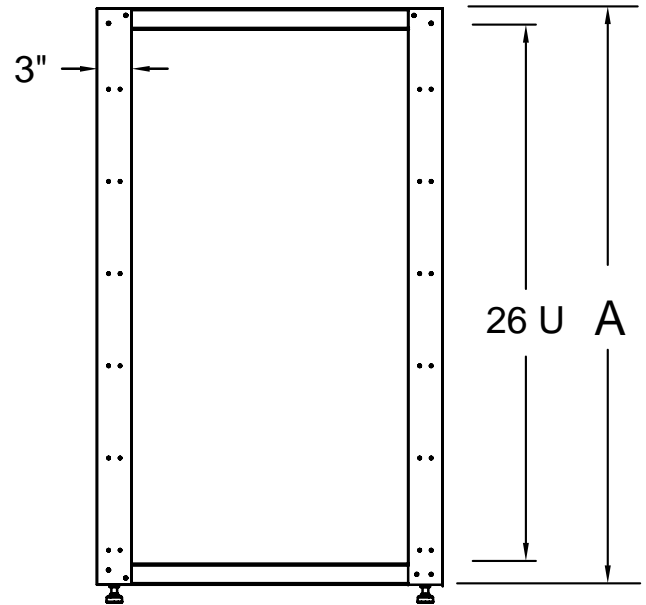

# iRack-26U

Product #	Description	Depth
95-00226-024	26U iRack	24"
95-00226-030	26U iRack	30"
95-00226-036	26U iRack	36"

Plan View

Front Elevation

A = Height  
 Plain Height = 50"  
 With Gliders = 51"  
 With Casters = 53"

UNLESS OTHERWISE SPECIFIED  
 DIMENSIONS ARE IN INCHES  
 TOLERANCES  
 2 PL DECIMALS ± .01  
 3 PL DECIMALS ± .005

NEXT ASS'Y:  
 iRack  
 Date: 03/28/06