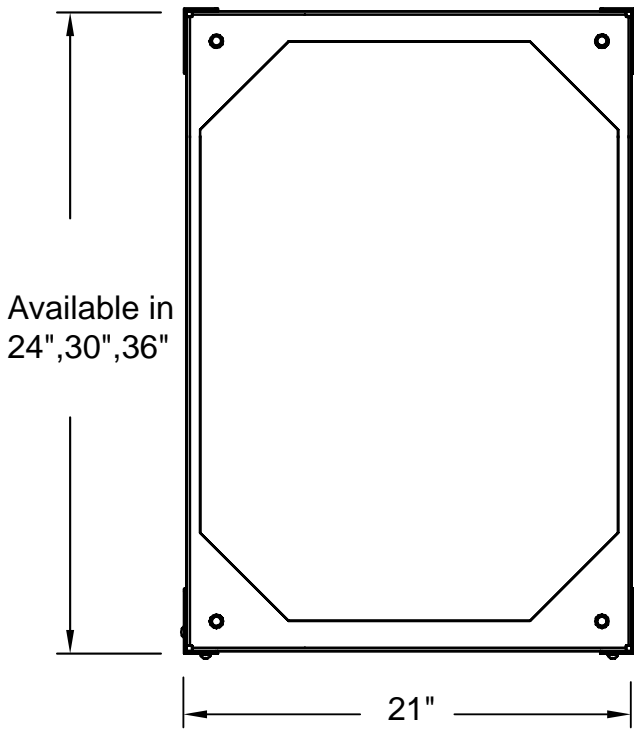

# iRack-26U

Product #	Description	Depth
95-00226-024	26U iRack	24"
95-00226-030	26U iRack	30"
95-00226-036	26U iRack	36"

Plan View

Front Elevation

A = Height  
 Plain Height = 50"  
 With Gliders = 51"  
 With Casters = 53"

UNLESS OTHERWISE SPECIFIED  
 DIMENSIONS ARE IN INCHES  
 TOLERANCES  
 2 PL DECIMALS ± .01  
 3 PL DECIMALS ± .005

NEXT ASS'Y:  
 iRack  
 Date: 03/28/06