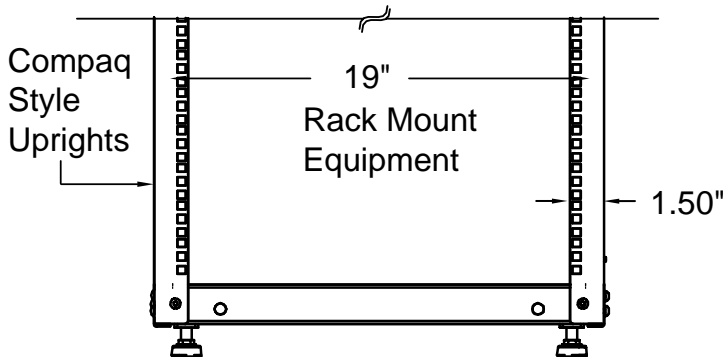

# iRack-26U

Product #	Description	Depth
95-00226-024	26U iRack	24"
95-00226-030	26U iRack	30"
95-00226-036	26U iRack	36"

Plan View

Front Elevation

A = Height  
 Plain Height = 50"  
 With Gliders = 51"  
 With Casters = 53"

UNLESS OTHERWISE SPECIFIED  
 DIMENSIONS ARE IN INCHES  
 TOLERANCES  
 2 PL DECIMALS ± .01  
 3 PL DECIMALS ± .005

NEXT ASS'Y:  
 iRack  
 Date: 03/28/06