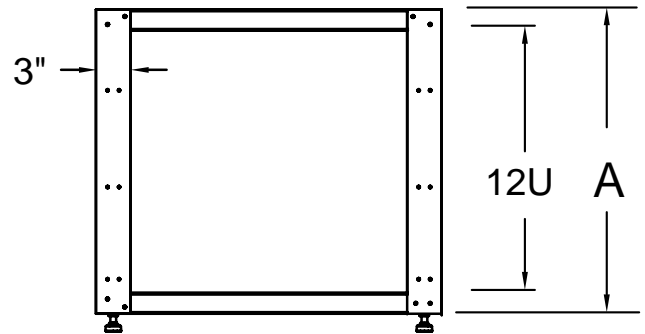

iRack-12U

Product #	Description	Depth
95-00212-024	12U iRack	24"
95-00212-030	12U iRack	30"
95-00212-036	12U iRack	36"

Plan View

Front Elevation

A = Height
 Plain Height = 25.50"
 With Gliders = 26.50"
 With Casters = 28.50"