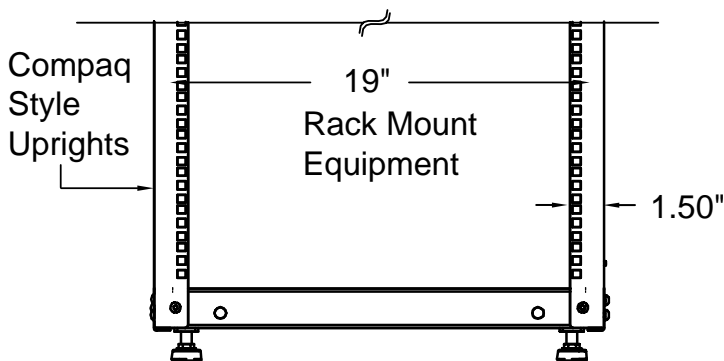

iRack-12U

Product #	Description	Depth
95-00212-024	12U iRack	24"
95-00212-030	12U iRack	30"
95-00212-036	12U iRack	36"

Plan View

Front Elevation

A = Height
 Plain Height = 25.50"
 With Gliders = 26.50"
 With Casters = 28.50"