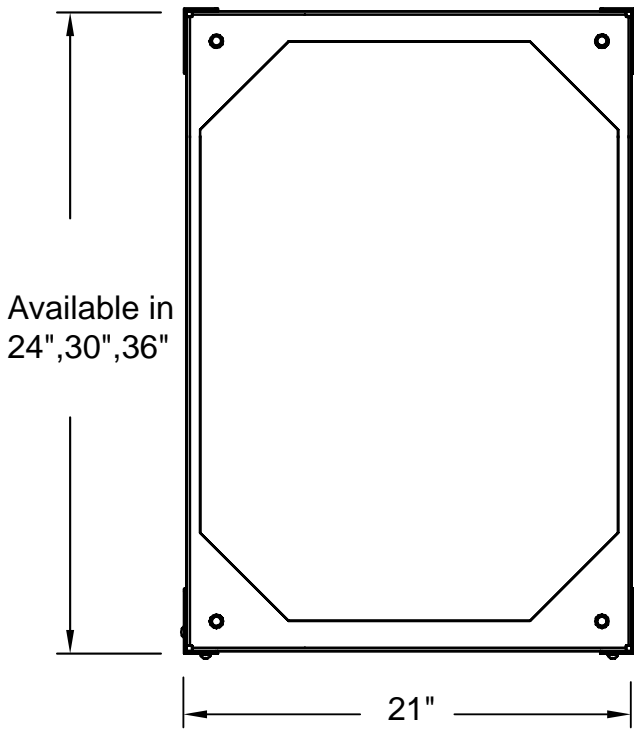

iRack-12U

Product #	Description	Depth
95-00212-024	12U iRack	24"
95-00212-030	12U iRack	30"
95-00212-036	12U iRack	36"

Plan View

Front Elevation

A = Height
 Plain Height = 25.50"
 With Gliders = 26.50"
 With Casters = 28.50"