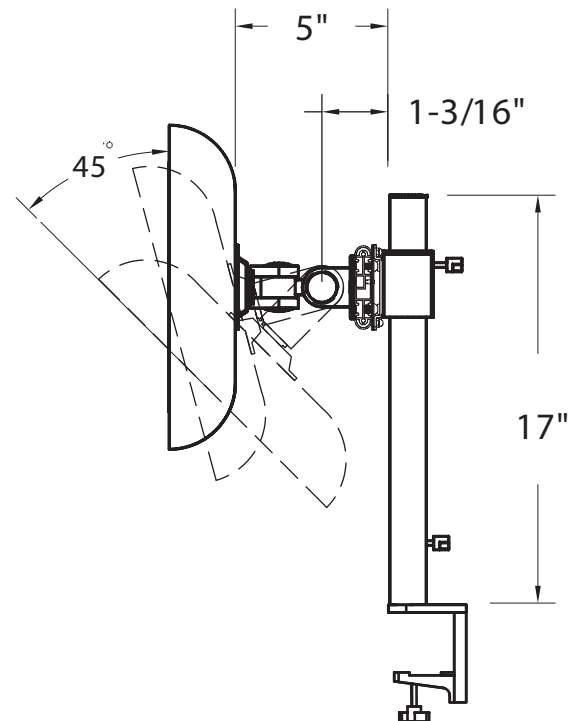

56-01 55TH AVENUE
MASPETH, NY 11378
888.222.7270
www.hergo.com

Duo Command Desk Mount (PN 95-00146-116)

UNLESS OTHERWISE SPECIFIED
DIMENSIONS ARE IN INCHES
TOLERANCES
2 PL DECIMALS ± .01
3 PL DECIMALS ± .005

NEXT ASS'Y:
FLAT PANEL ARMS 95-00146-116
DATE: 6/11/2002