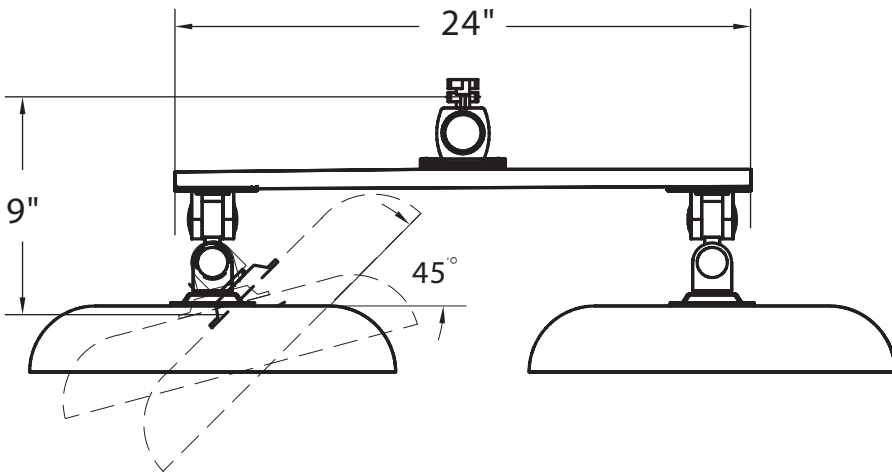

56-01 55TH AVENUE
MASPETH, NY 11378
888.222.7270
www.hergo.com

Duo Command Desk Mount (PN 95-00146-116)

UNLESS OTHERWISE SPECIFIED
DIMENSIONS ARE IN INCHES
TOLERANCES
2 PL DECIMALS ± .01
3 PL DECIMALS ± .005