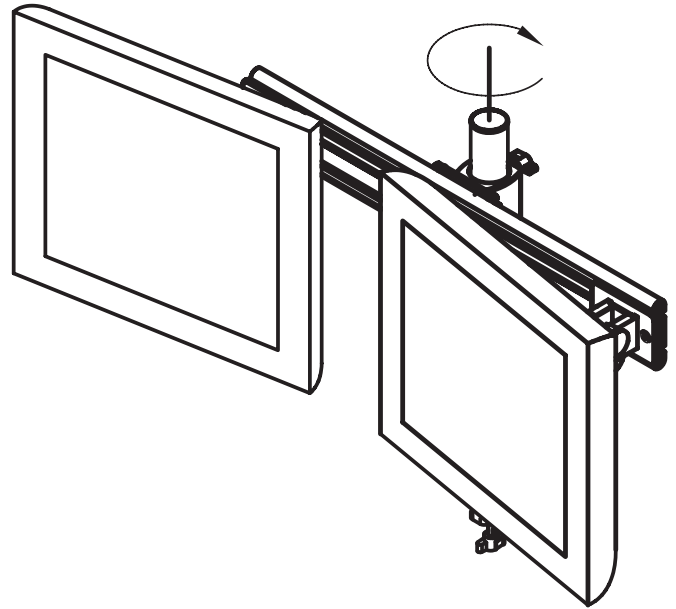

56-01 55TH AVENUE
MASPETH, NY 11378
888.222.7270
www.hergo.com

Duo Command Desk Mount (PN 95-00146-116)

UNLESS OTHERWISE SPECIFIED
DIMENSIONS ARE IN INCHES
TOLERANCES
2 PL DECIMALS ± .01
3 PL DECIMALS ± .005