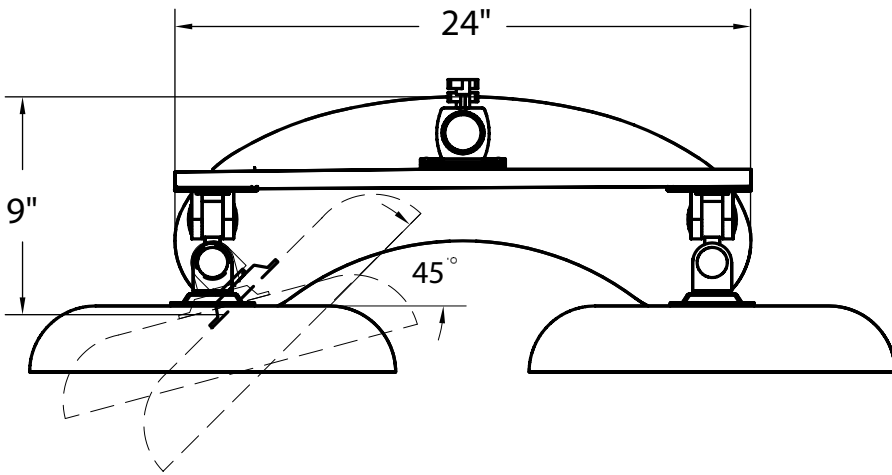

56-01 55TH AVENUE
MASPETH, NY 11378
888.222.7270
www.hergo.com

Duo Command Desk Top

(PN 95-00146-114)

UNLESS OTHERWISE SPECIFIED
DIMENSIONS ARE IN INCHES
TOLERANCES
2 PL DECIMALS ± .01
3 PL DECIMALS ± .005