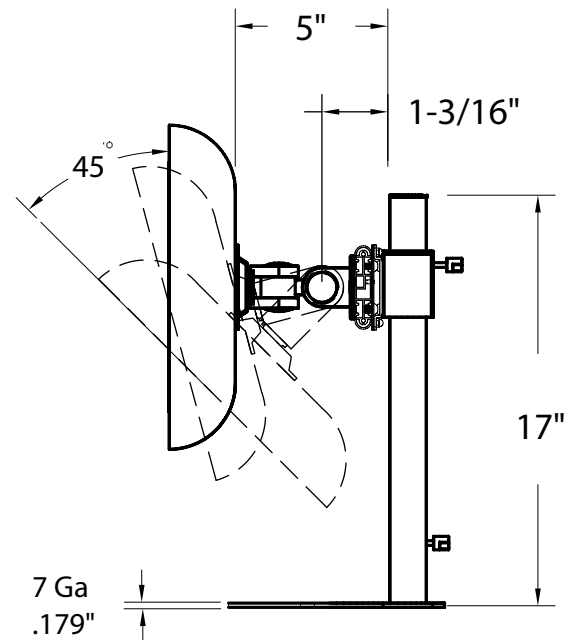

56-01 55TH AVENUE
MASPETH, NY 11378
888.222.7270
www.hergo.com

Duo Command Desk Top

(PN 95-00146-114)

UNLESS OTHERWISE SPECIFIED
DIMENSIONS ARE IN INCHES
TOLERANCES
2 PL DECIMALS ± .01
3 PL DECIMALS ± .005

NEXT ASS'Y:
FLAT PANEL ARMS 95-00146-114
DATE: 6/11/2002