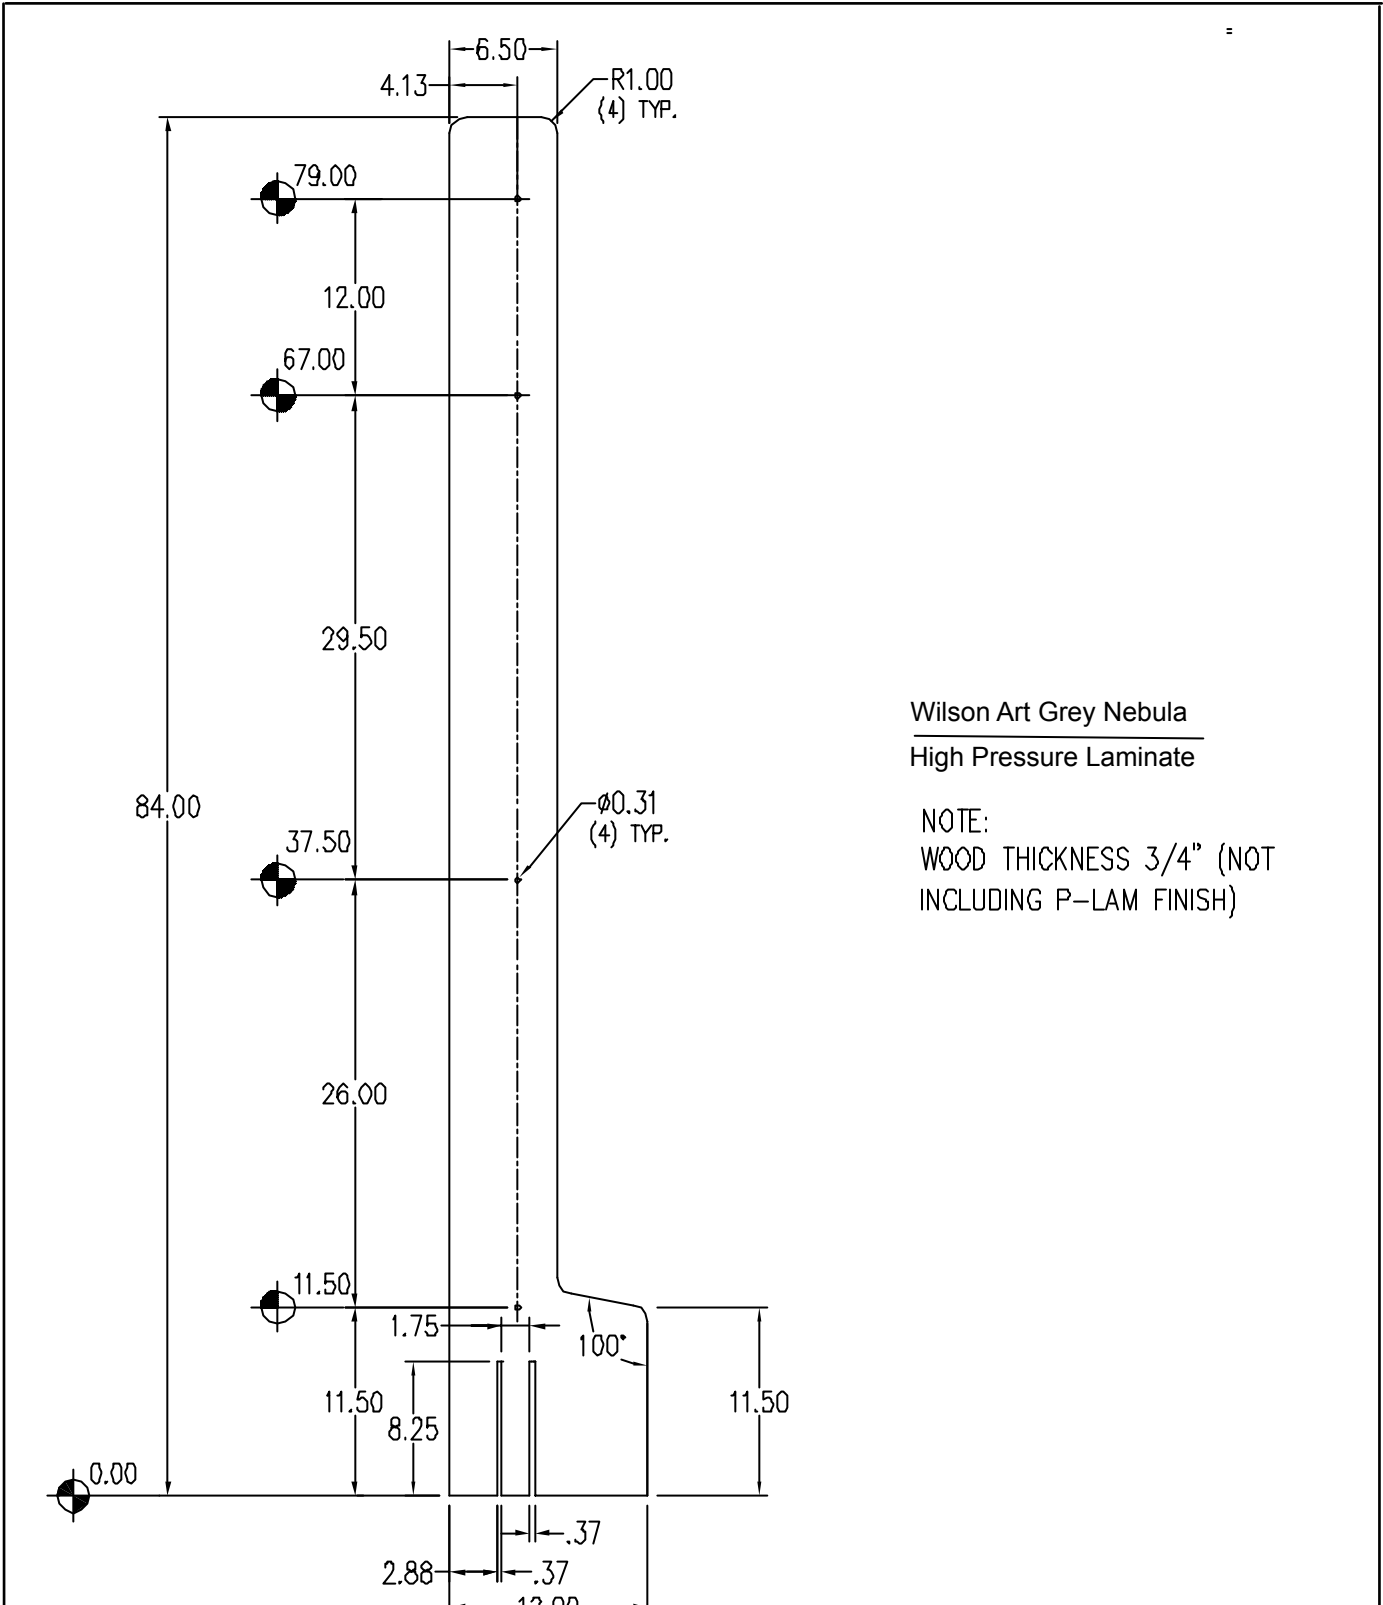

56-01 55TH AVENUE
 MASPETH, NY 11378
 888.222.7270
 www.hergo.com

18-00084-100

Upright Side Panel - 84"H, 6.5"W Top x 12"W Bottom

Wilson Art Grey Nebula
 High Pressure Laminate

NOTE:
 WOOD THICKNESS 3/4" (NOT
 INCLUDING P-LAM FINISH)

UNLESS OTHERWISE SPECIFIED DIMENSIONS ARE IN INCHES TOLERANCES 2 PL DECIMALS ± .01 3 PL DECIMALS ± .005	NEXT ASS'Y:	
	DATE:	