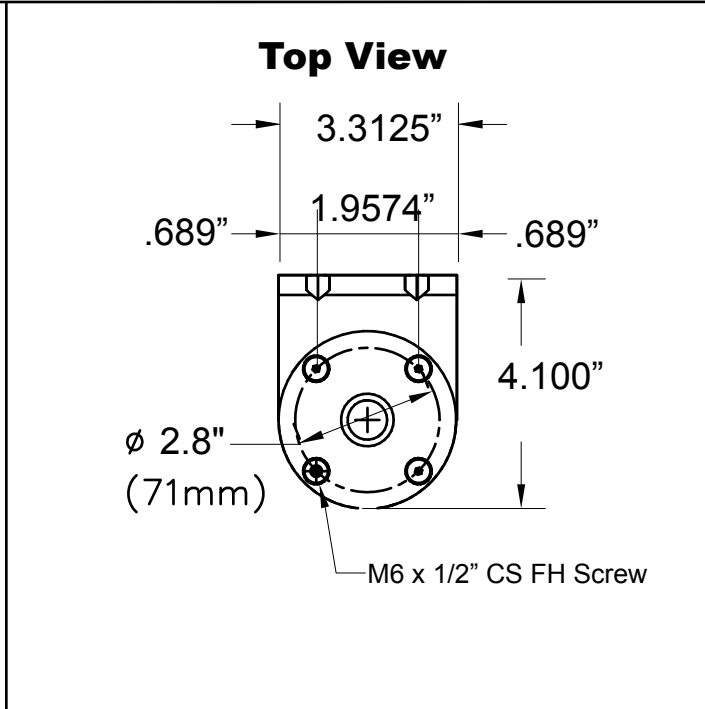

Item #	Illustration	Part Number & Description	QTY,	Assembly View
1		LA-501A 15-HE501-014 Post Assembly for LCD	1	 <p>M6 x 1/2" Counter Sink Flat Hd. Screws</p>
2		LA-201S 15-HE501-018 Standard Desk Clamp	1	

INCLUDES HARDWARE AND TOOLS AS SHOWN ABOVE

UNLESS OTHERWISE SPECIFIED
 DIMENSIONS ARE IN INCHES
 TOLERANCES
 2 PL DECIMALS ± .01
 3 PL DECIMALS ± .005

NEXT ASS'Y:

Configuration 95-HE502-030

DATE: 05/20/04