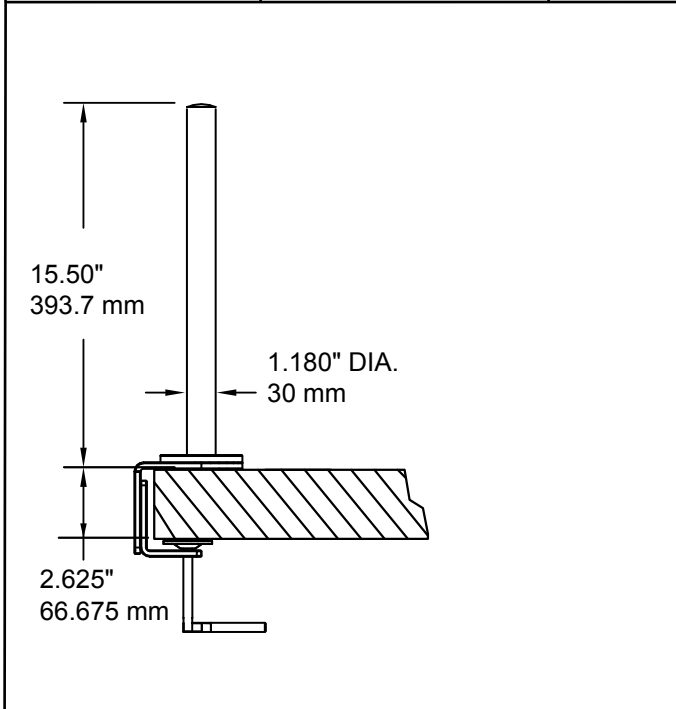

Item #	Illustration	Part Number & Description	QTY,	Assembly View
1		LA-501A 15-HE501-014 Post Assembly for LCD	1	 <p>M6 x 1/2" Counter Sink Flat Hd. Screws</p>
2		LA-201S 15-HE501-018 Standard Desk Clamp	1	

INCLUDES HARDWARE AND TOOLS AS SHOWN ABOVE

UNLESS OTHERWISE SPECIFIED
 DIMENSIONS ARE IN INCHES
 TOLERANCES
 2 PL DECIMALS ± .01
 3 PL DECIMALS ± .005

NEXT ASS'Y:

Configuration 95-HE502-030

DATE: 05/20/04