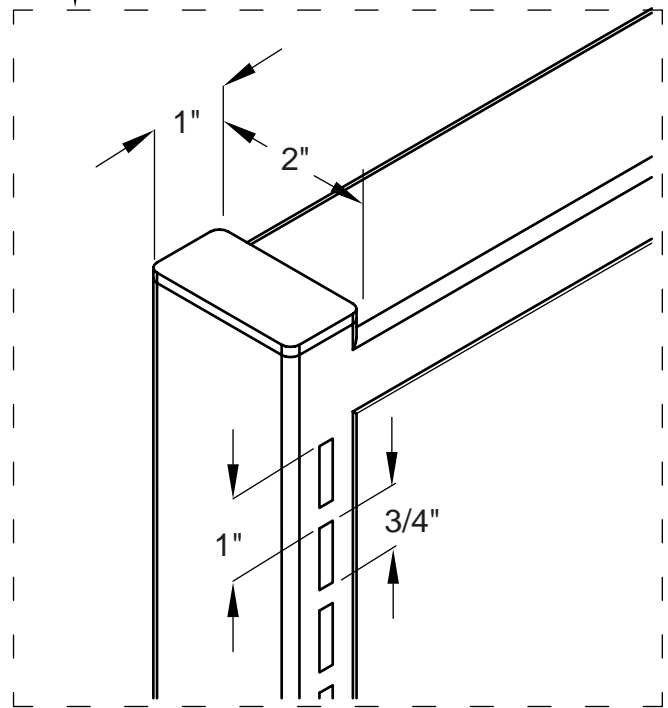

PN 10-00084-360

Frame 84" x 36"

Slotted Front & back in 1" Increments

UNLESS OTHERWISE SPECIFIED
 DIMENSIONS ARE IN INCHES
 TOLERANCES
 2 PL DECIMALS ± .01
 3 PL DECIMALS ± .005

NEXT ASS'Y:
 Frame 72" x 24" 10-00072-240
 DATE: 12/07/04