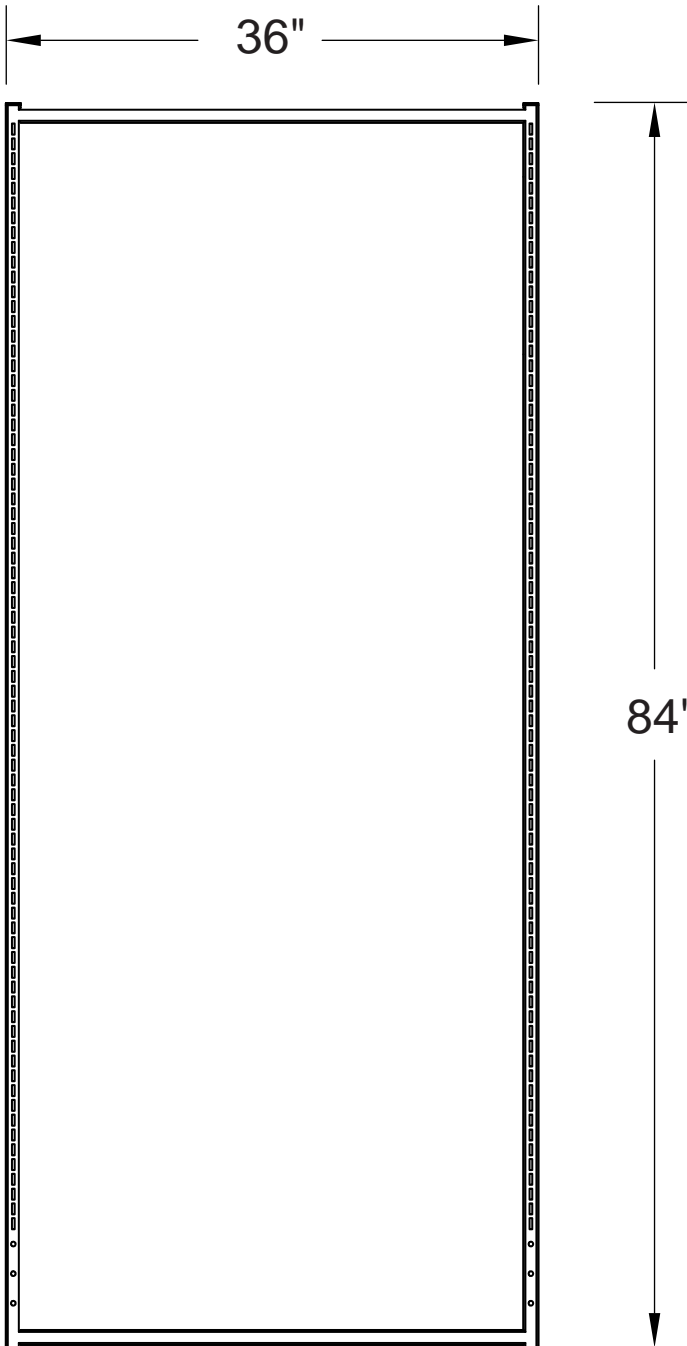

PN 10-00084-360

Frame 84" x 36"

Slotted Front & back in 1" Increments

UNLESS OTHERWISE SPECIFIED
 DIMENSIONS ARE IN INCHES
 TOLERANCES
 2 PL DECIMALS ± .01
 3 PL DECIMALS ± .005

NEXT ASS'Y:
 Frame 72" x 24" 10-00072-240
 DATE: 12/07/04