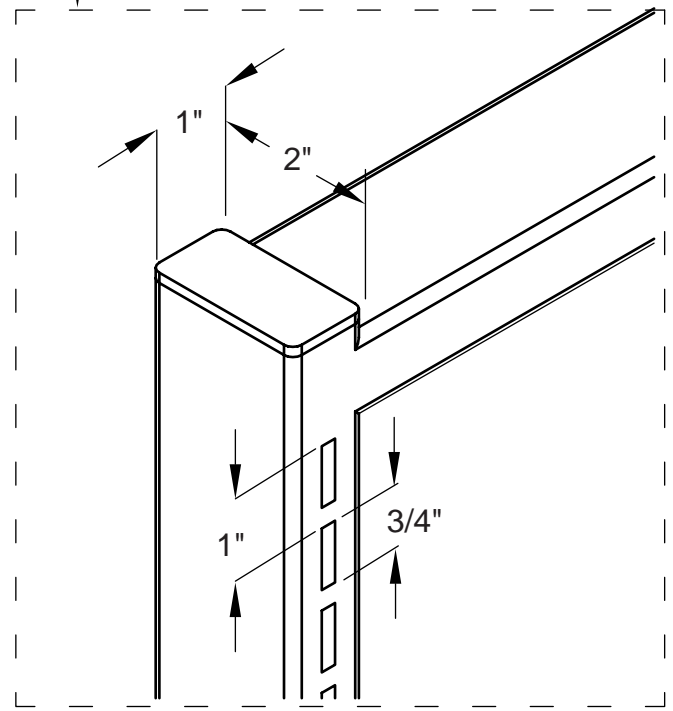

PN 10-00084-300

Frame 84" x 30"

Slotted Front & back in 1" Increments

UNLESS OTHERWISE SPECIFIED  
 DIMENSIONS ARE IN INCHES  
 TOLERANCES  
 2 PL DECIMALS ± .01  
 3 PL DECIMALS ± .005

NEXT ASS'Y:  
 Frame 72" x 24" 10-00072-240  
 DATE: 12/07/04