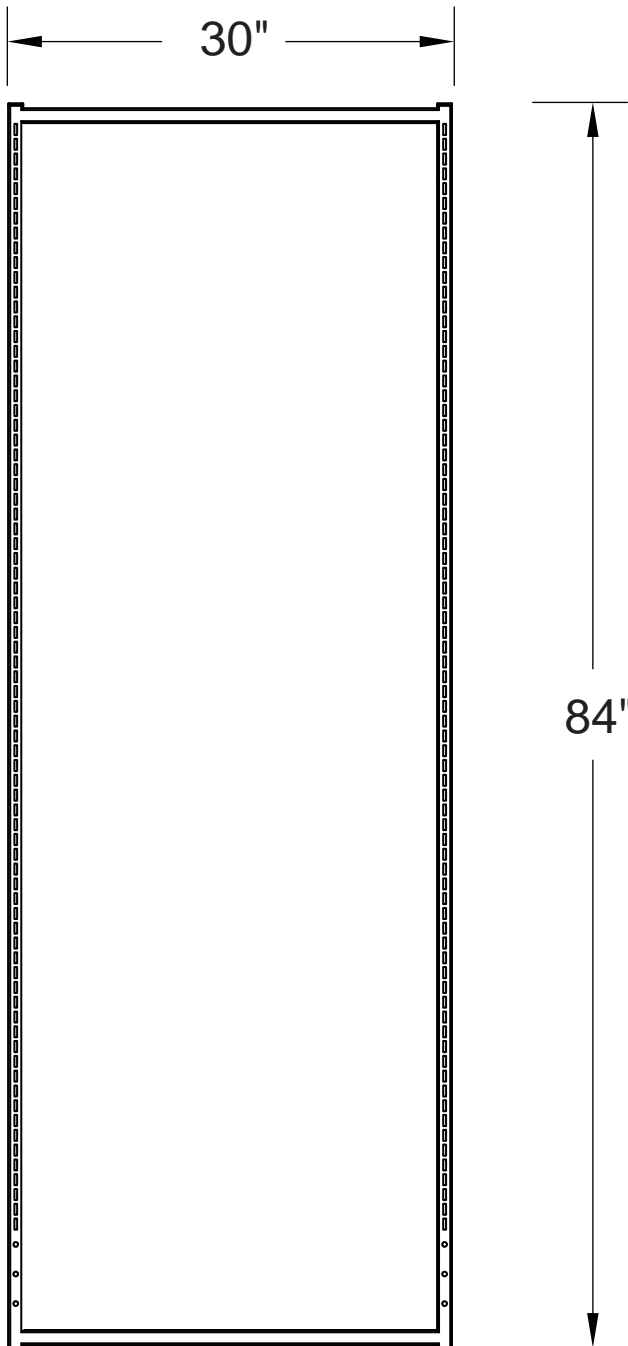

PN 10-00084-300

Frame 84" x 30"

Slotted Front & back in 1" Increments

UNLESS OTHERWISE SPECIFIED  
 DIMENSIONS ARE IN INCHES  
 TOLERANCES  
 2 PL DECIMALS ± .01  
 3 PL DECIMALS ± .005

NEXT ASS'Y:  
 Frame 72" x 24" 10-00072-240  
 DATE: 12/07/04