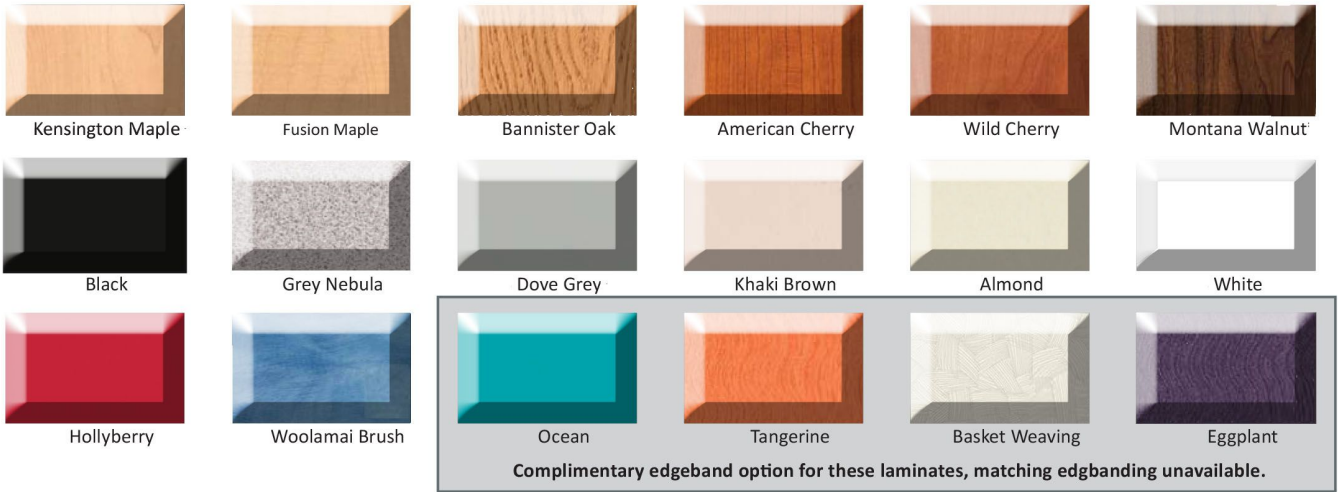

Standard Finishes

HPL Standard Laminate Colors

HPL Electrostatic Discharge/Chemical Resistant Laminate Colors

Lotz Armor Edge™ Colors

PVC Edgebanding Colors

Edge Types